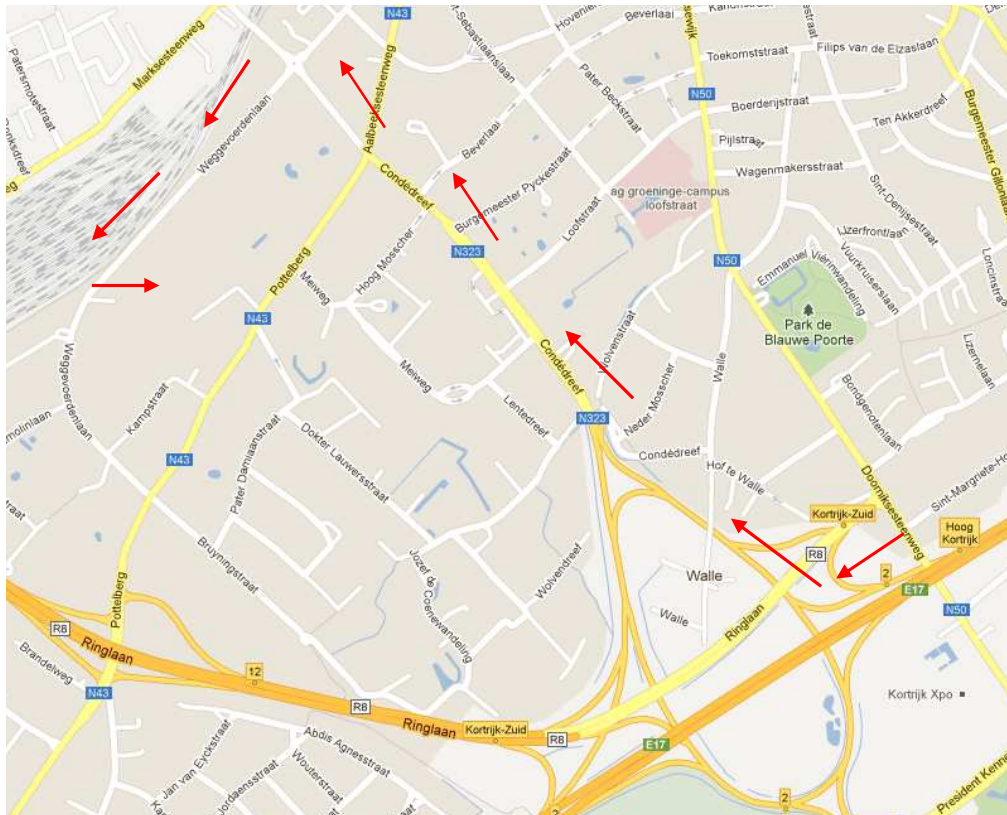

Van Marcke Logistics nv
Weggevoerdenlaan 5 - 8500 Kortrijk
Tel. +32 (0)56 23 75 11
0443.343.943 - RPR Kortrijk - Fortis 285-0208842-30 - BIC GEBABEBB - IBAN BE15 2850 2088 4230

www.vanmarcke.com

New ITINERARY to VAN MARCKE LOGISTICS from januari 16, 2011

-  E17: Take exit 2 KORTRIJK SOUTH, towards
- After 50 m: towards Kortrijk Centrum "PANORAMA"
-  1° : exit Walle
Continue straight on, you are in the Condédreef.
-  2° : exit Loofstraat AZ Groeninghe
Continue straight on, you are in the Condédreef.
-  3° : exit Center
Continue straight on until the roundabout, you are now in the Burg. F. The Bethune Laan.
-  take exit nr 3, follow roadsign Van Marcke, you are now in Weggevoerdenlaan